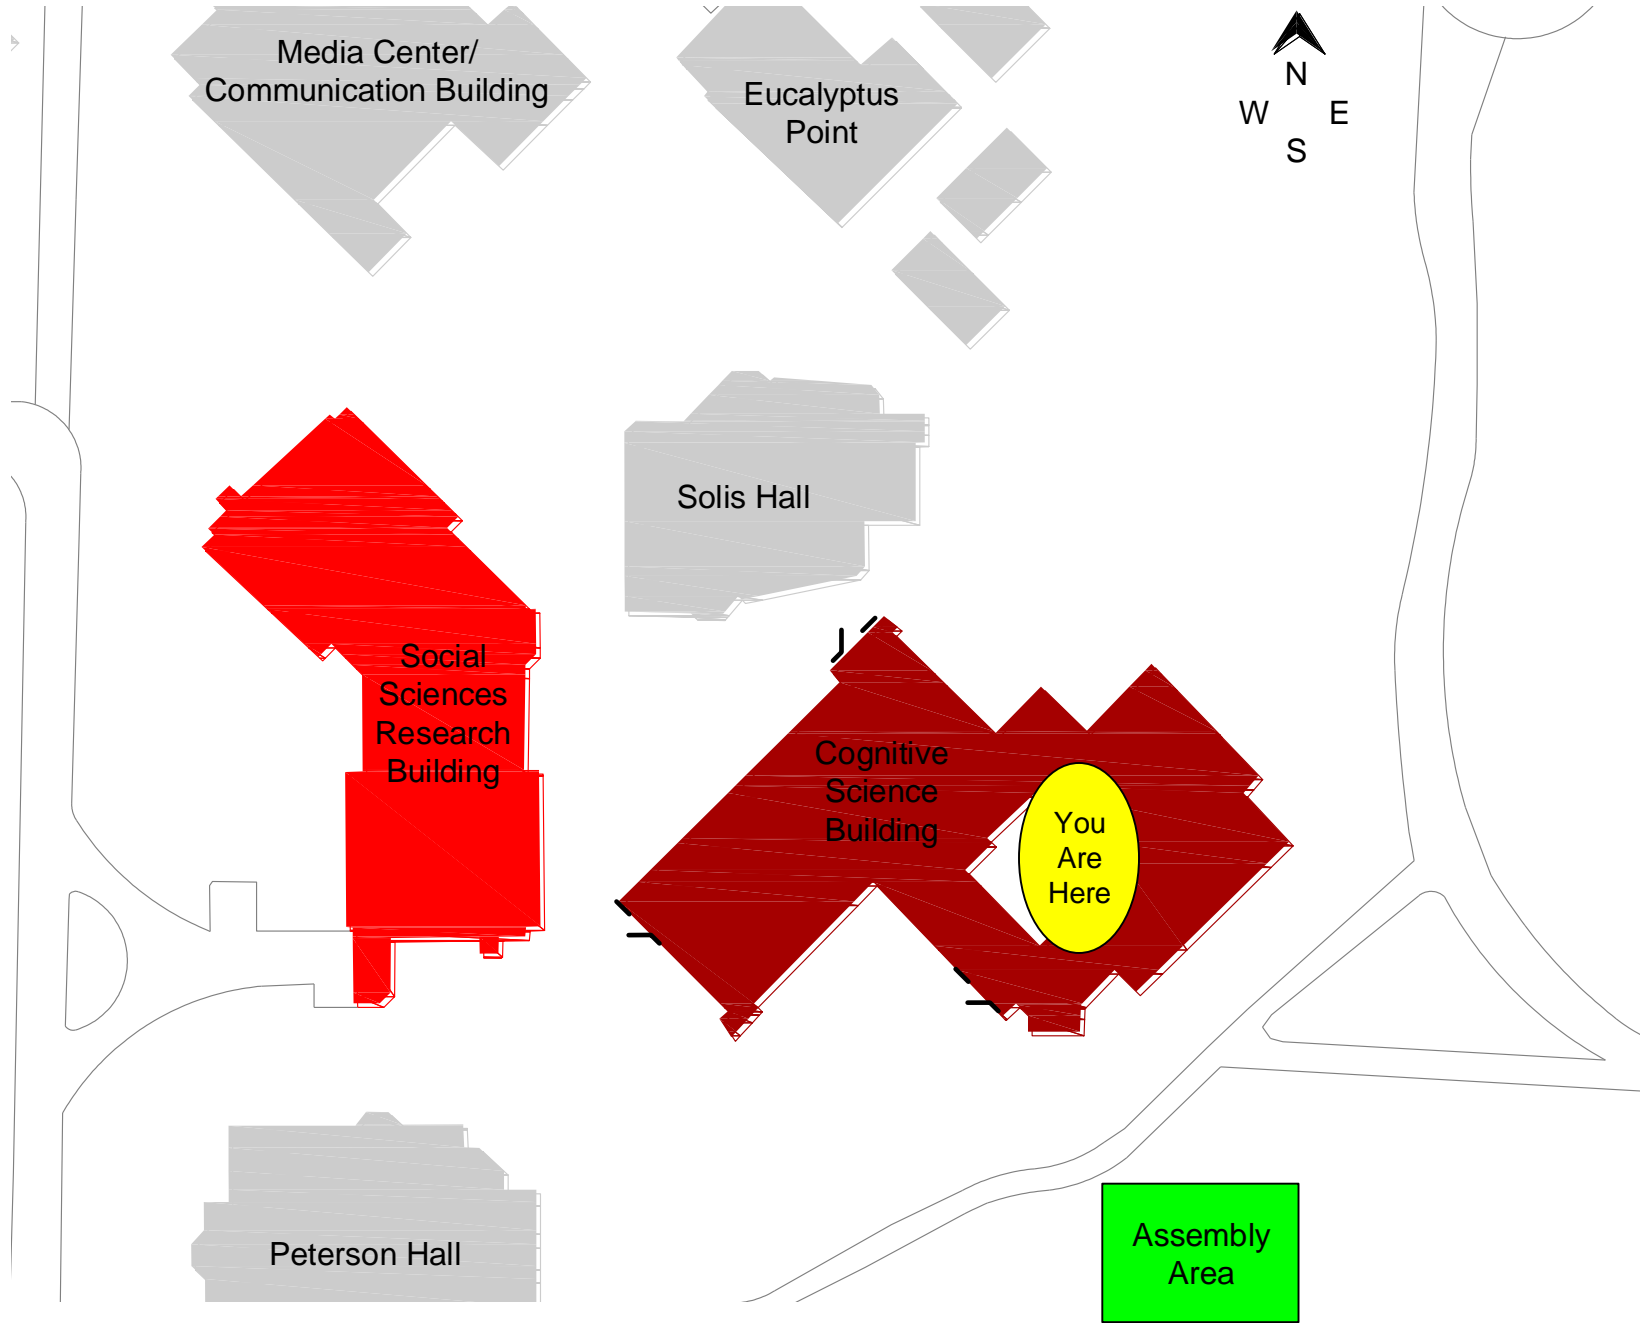

DATE: 04/11/18

THOMAS BROS COORDINATE: 1228, A1 H: 102535

24-HOUR CONTACT: (858) 534-4357

BUSINESS NAME: University of California, San Diego

BUSINESS ADDRESS: 9500 Gilman Drive, La Jolla, CA 92093

UCSD NEIGHBORHOOD: Marshall College

### COGNITIVE SCIENCE BUILDING

DESCRIPTION: Area Map

### COGNITIVE SCIENCE BUILDING - BASEMENT

DESCRIPTION: Classrooms, Offices, Conference Room

UCSD NEIGHBORHOOD: Marshall College

BUILDING INDEX: 397