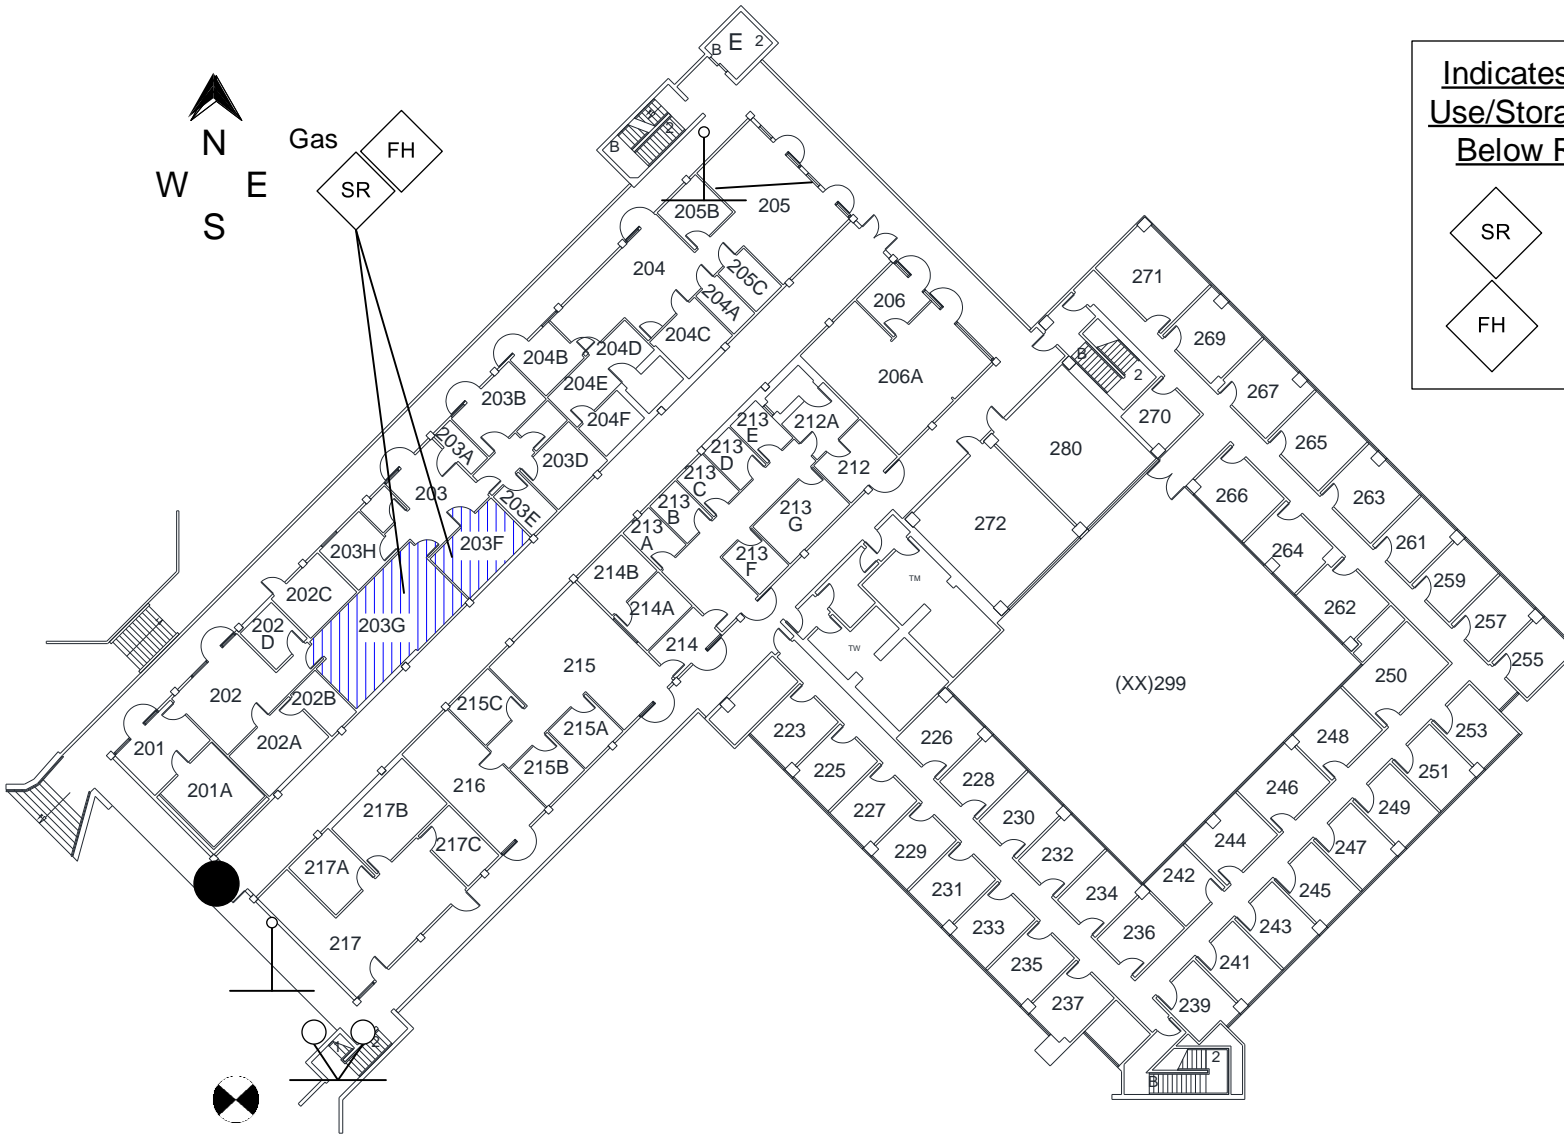

### COGNITIVE SCIENCE BUILDING

DESCRIPTION: Area Map

### COGNITIVE SCIENCE BUILDING - BASEMENT

DESCRIPTION: Classrooms, Offices, Conference Room

UCSD NEIGHBORHOOD: Marshall College

BUILDING INDEX: 397

### COGNITIVE SCIENCE BUILDING - FIRST FLOOR

DESCRIPTION: Shop, Labs, Offices, Conference Room

Indicates Hazardous Material Use/Storage Area in Quantities Below Reporting Threshold

SR Sudden Release

FH Fire Hazard